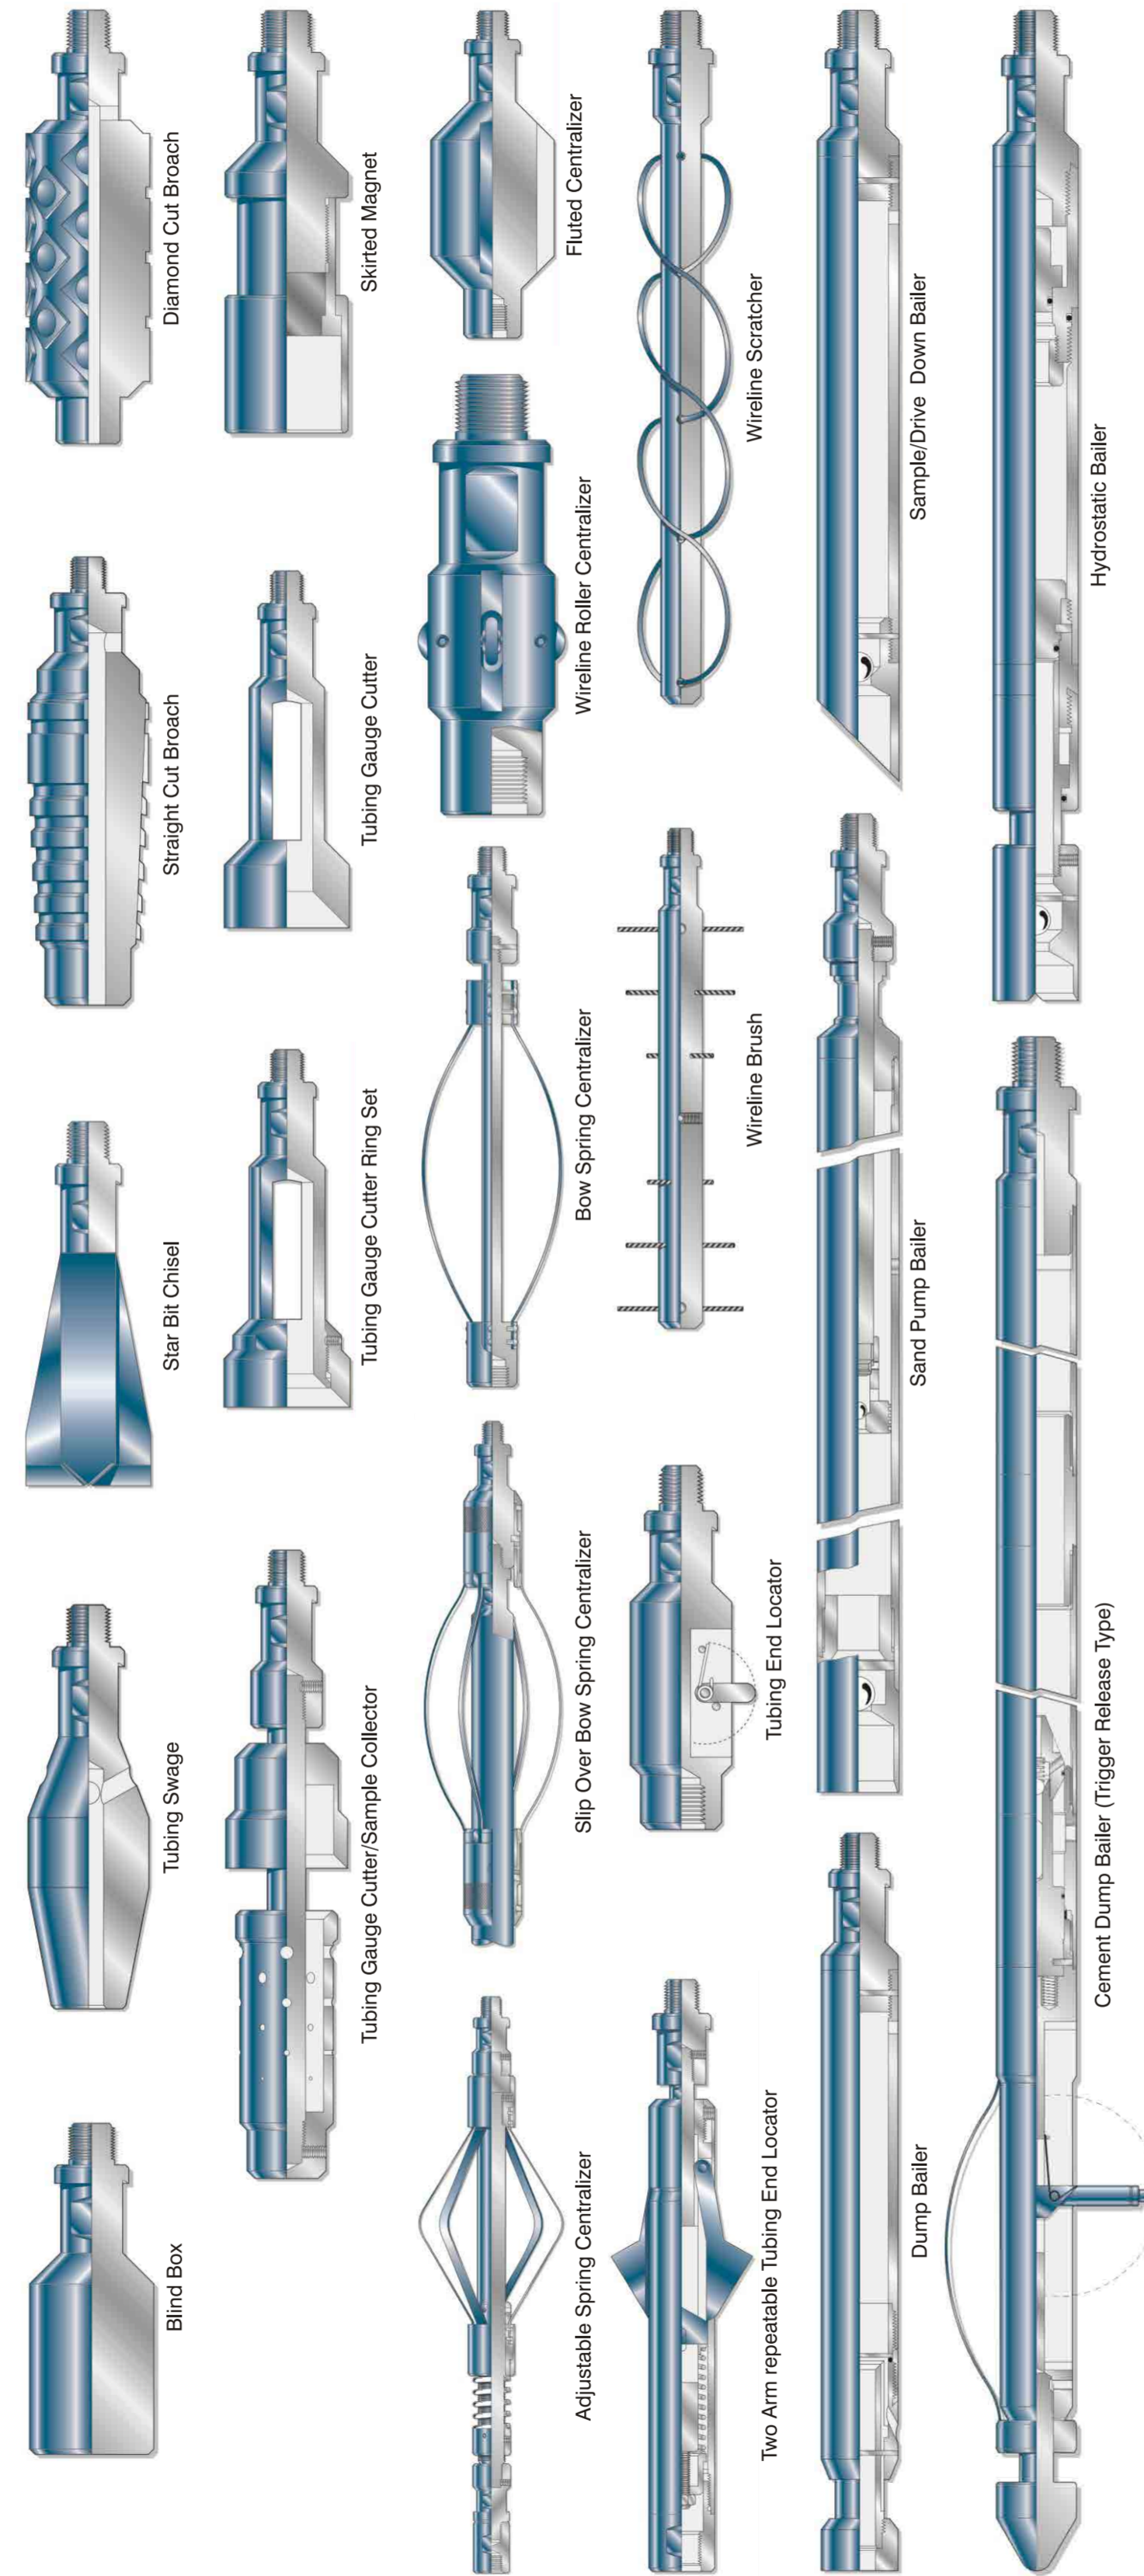

Wireline/Slickline Tool Range

Wireline/Slickline Toolstring Components

Service Tools

Rope Sockets, Stem, Release Joints, Jars, Intensifiers, Combination Toolstrings, Shock Absorbers, Joints, Connectors

Swages, Gauge Cutters, Centralizers, Tubing End Locators, Bailers

Running and Pulling Tools

Fishing Tools

Special Application Tools