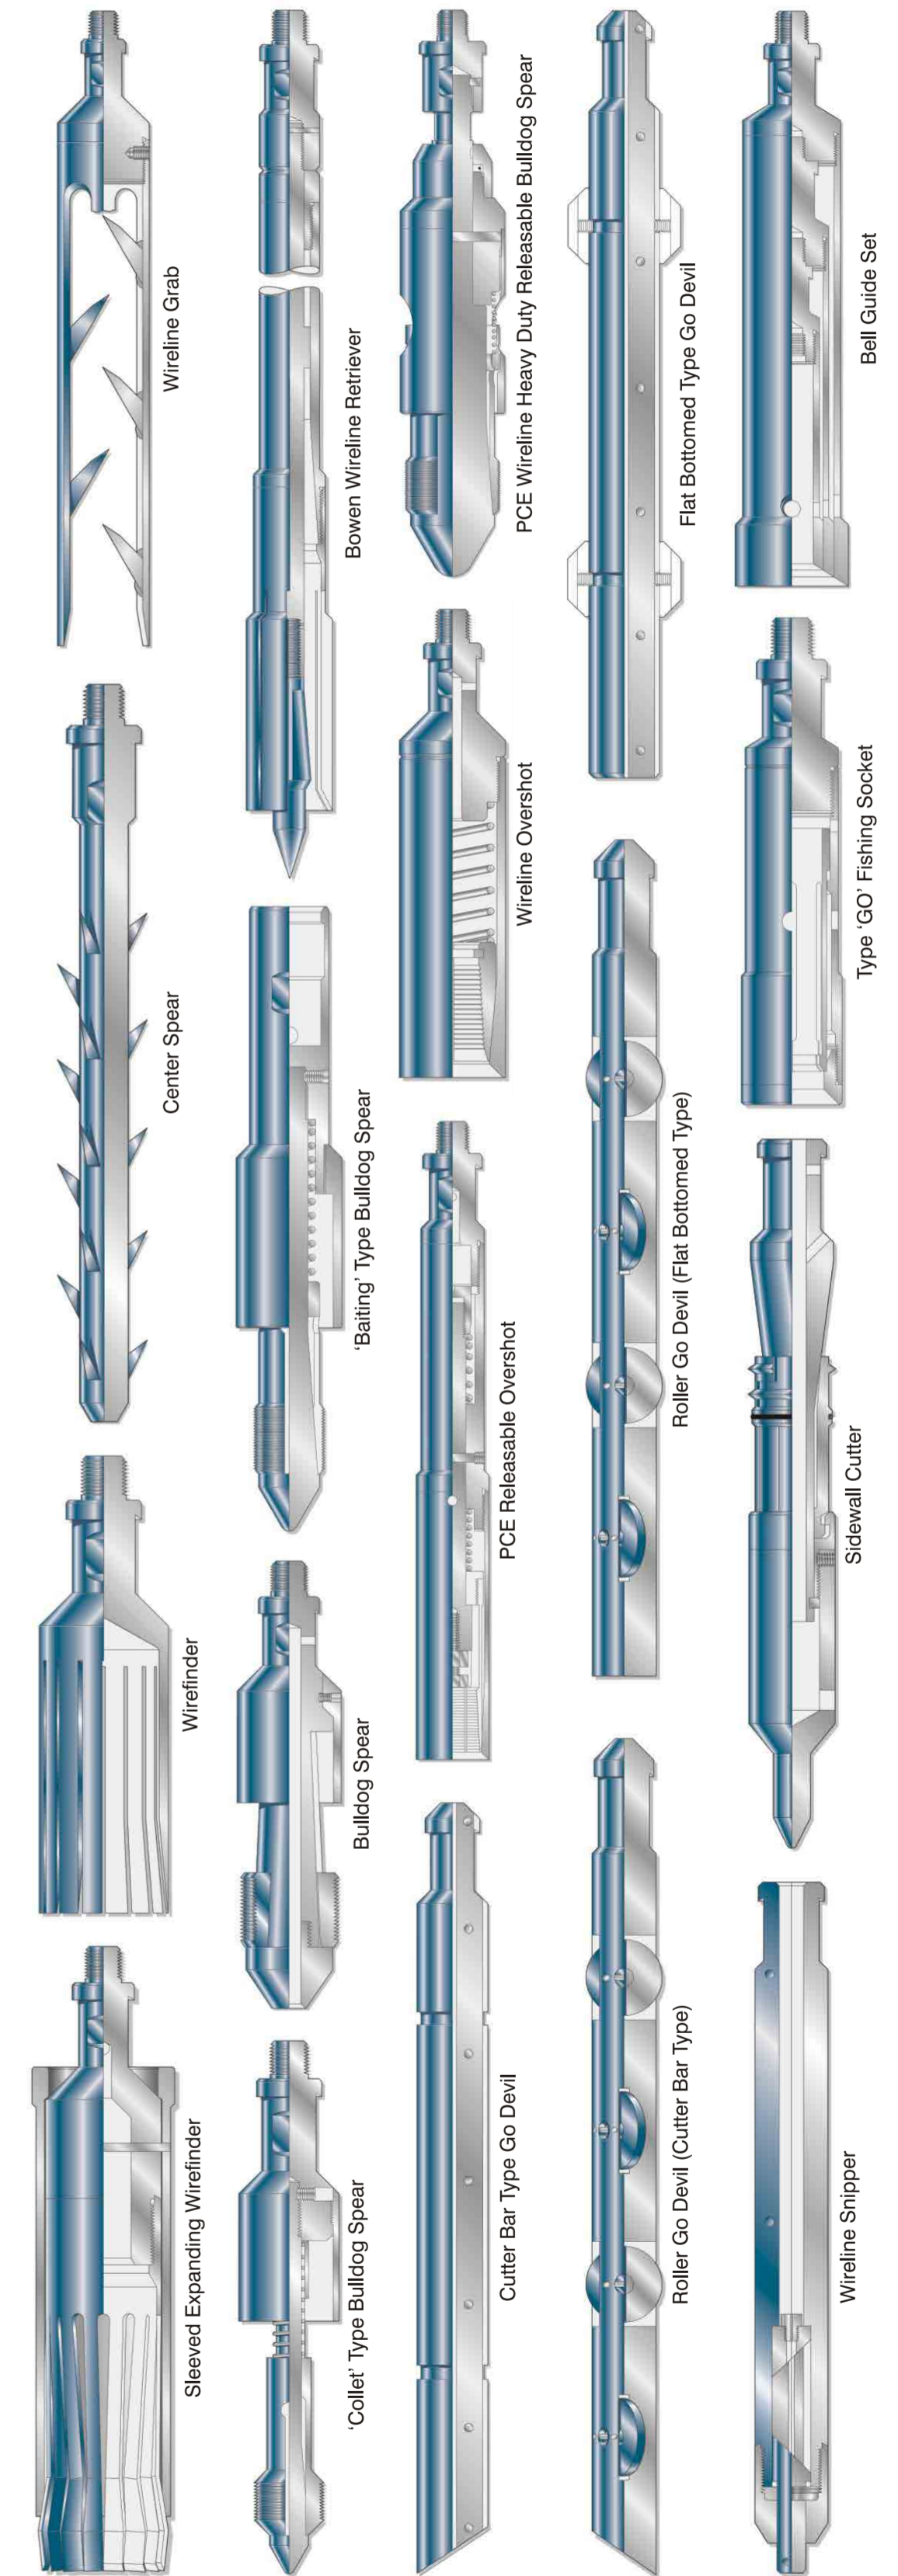

Fishing Tools